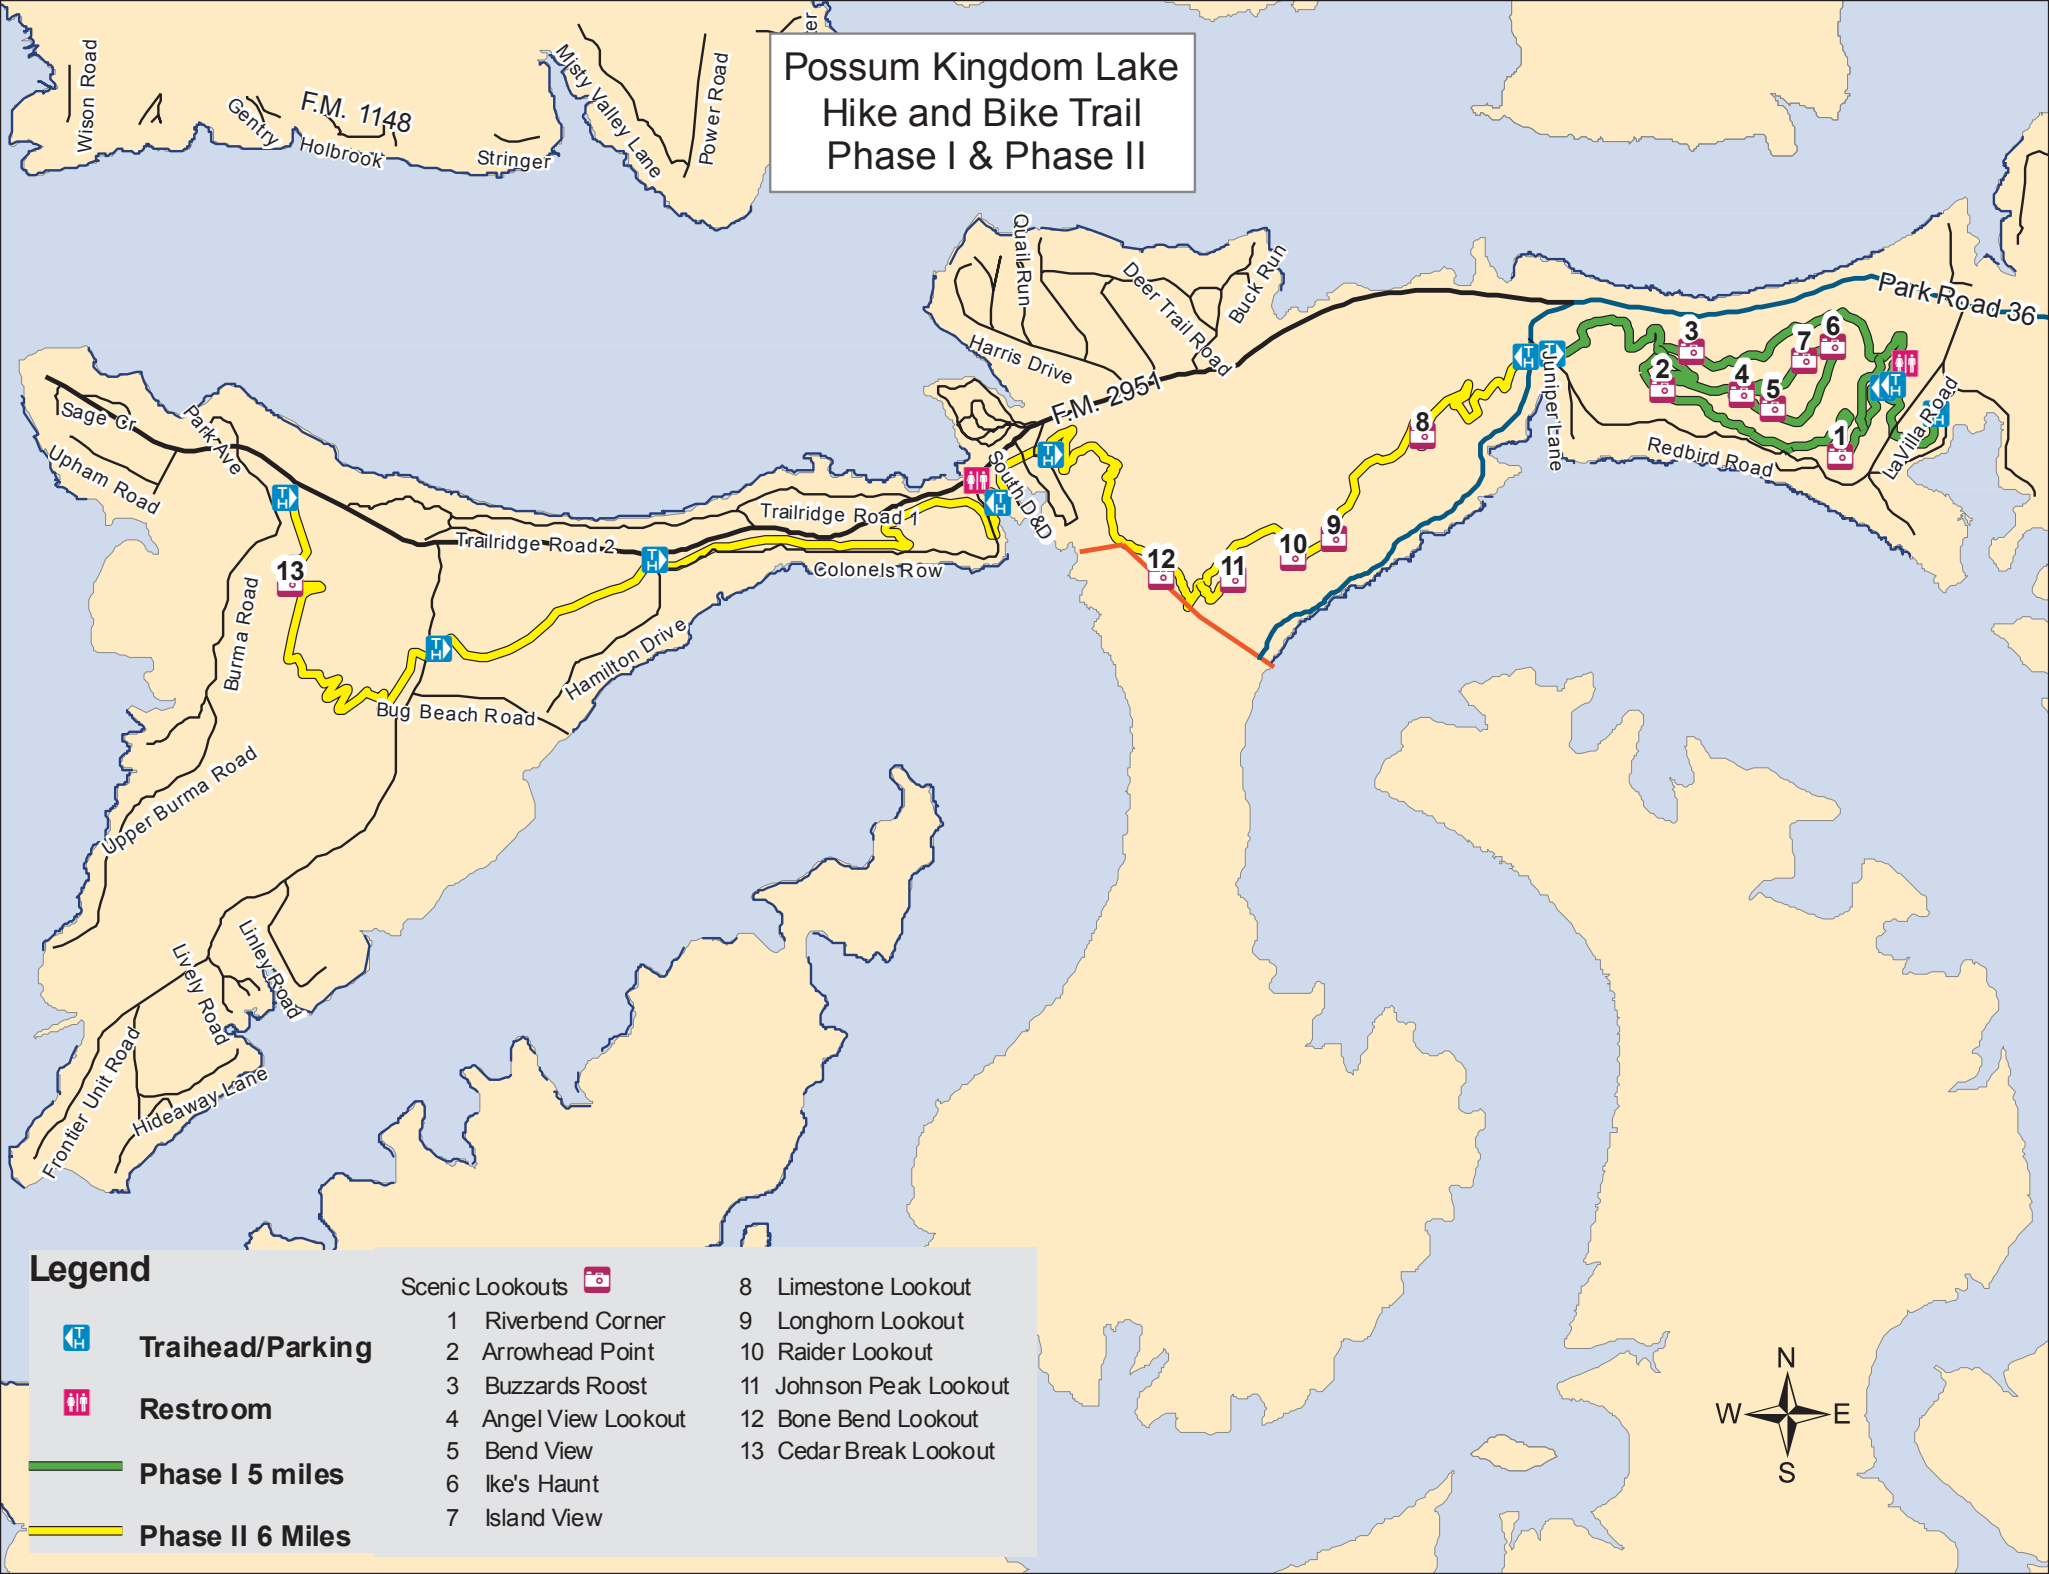

Possum Kingdom Lake Hike and Bike Trail Phase I & Phase II

Legend

- Traihead/Parking**
- Restroom**
- Phase I 5 miles**
- Phase II 6 Miles**

- | | |
|----------------------|-------------------------|
| Scenic Lookouts | 8 Limestone Lookout |
| 1 Riverbend Corner | 9 Longhorn Lookout |
| 2 Arrowhead Point | 10 Raider Lookout |
| 3 Buzzards Roost | 11 Johnson Peak Lookout |
| 4 Angel View Lookout | 12 Bone Bend Lookout |
| 5 Bend View | 13 Cedar Break Lookout |
| 6 Ike's Haut | |
| 7 Island View | |